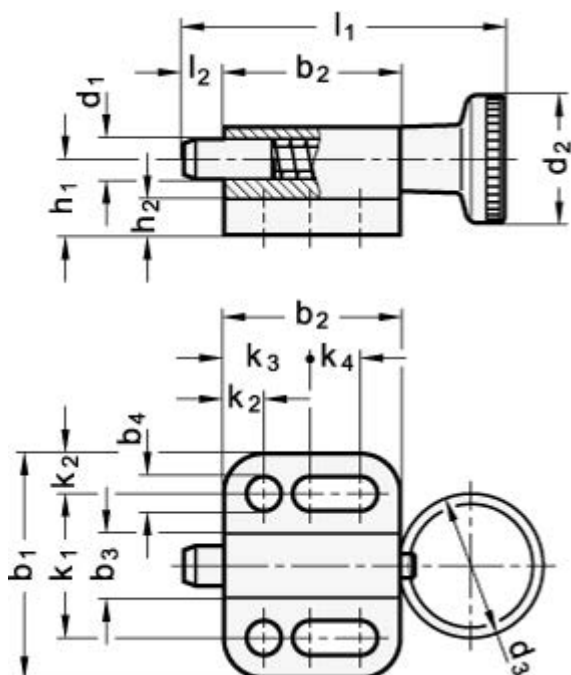

Data Sheet

Article number: 204176B

Description: E+G Indexing plunger GN 417-6-B

Measures

Plunger pin retracted

b1 = 32	k1	= 21	Weight in (g) = 25
b2 = 27.5	k2	= 5.5	
b3 = 10	k3	= 21	
b4 = 5.4	k4	= 10	
d1 = 6	l1	= 49	
d2 = 18	l2	= 6	
h1 = 10.5	springload in N bottom	= 21	
h2 = 5	Springload in N top	= 5	